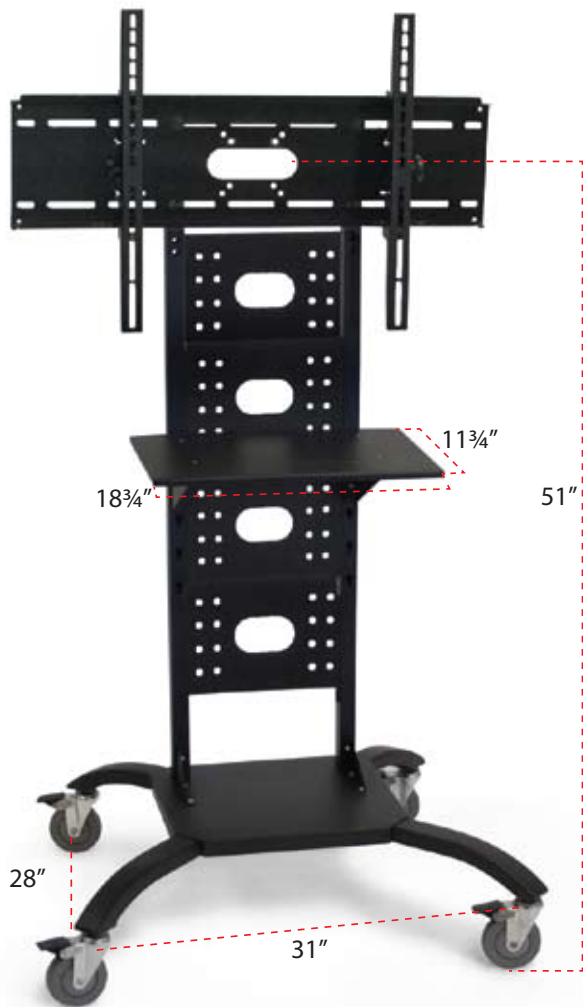

Mobile Plasma Stand With Accessory Shelf

WPSMS51 Mobile Flat Panel Stand

- Four 4" lockable casters.
- Holds 32" to 50" Flat Panel TV's.
- WFST Mount hooks onto mounting plate.
- Single shelf is included for DVD player.
- Stylish, curved metal legs.
- Integrated wire management.
- Black powdercoat paint finish.
- Perforated back panels.

Includes The H. Wilson UNIVERSAL Flat Panel Mount WFST

- Fits Screens with mounting hole patterns up to 29" Wide and 19.80" High
- Universal glide bracket design easily hooks onto wall plate and ensures screen is securely attached.
- Smooth continuous touch tilt.
- Durable all steel construction. Black powder coat finish.
- Allows up to 15 (+ -) Degrees of adjustment.
- Hex drive hardware security fasteners.
- Flat Panel to Mount hardware included.

*HEIGHT IS THE MEASUREMENT FROM THE FLOOR TO THE CENTER OF THE MOUNT